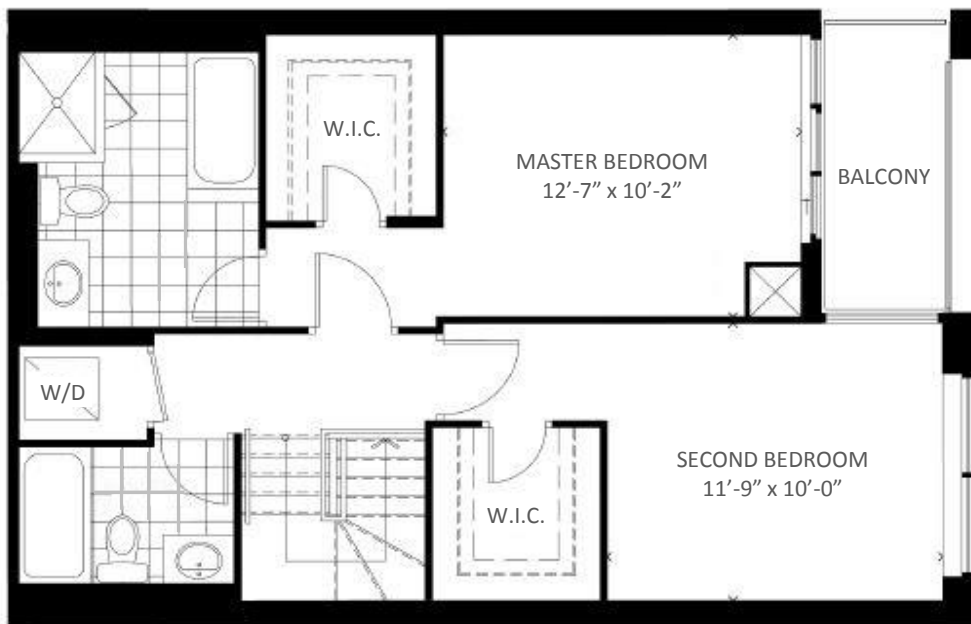

## SUITE 105

**2 STOREY**  
**3 BEDROOMS**

Lower Level Area: 690 Sq. Ft.  
Upper Level Area: 666 Sq. Ft.  
**Total Suite Area: 1,356 Sq. Ft.**

Porch Area: N/A  
Balcony Area: 46 Sq. Ft.  
**Total Outdoor Area: 46 Sq. Ft.**

**Total Area: 1,402 Sq. Ft.**

Upper Level

Lower Level